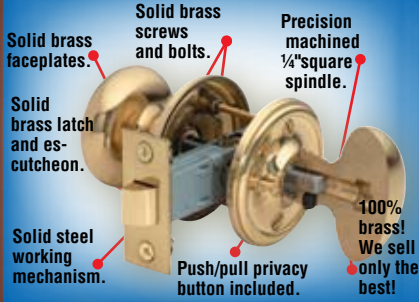

The Superior Quality Of Solid Brass At Unbeatable Prices

Privacy sets include two knobs or levers with set screws; brass and steel latch and brass strike plate; roses, 1/4" square precision steel spindle; plus push/pull privacy button. Passage sets do not include the privacy button. Knobs only includes two knobs or levers and a spindle only. Sets on this page fit modern 1 1/4" to 1 3/4" thick predrilled doors with a 2 1/8" diameter hole, and a 2 3/8" or 2 3/4" backset (distance from spindle to latch/edge of door). For roses and door plates visit www.rensup.com

Quantity Discounts of same item number ONLY!

Price Each	3 or more	10 or more	25 or more
Privacy & Passage Sets	\$73	\$67	\$49
Knobs/Levers Only/pr.	\$42	\$37	\$29
	\$39	\$19	\$19

R. Dual Brass Privacy Set Solid brass/chrome (shown) or brass/brass, your choice. On brass/chrome, privacy pin is on chrome side.

Inspired From Tradition, Manufactured For Safety

These exquisite interior & exterior porcelain sets include 3 high security keys, rosettes, screws, latch & strike plate, key-entry knob and turn button knob. The backsets adjust to either 2 3/4" or 2 3/8". Fits 1 1/4" to 1 3/4" thick predrilled doors.

Round Sets: 2 3/8" knob dia.

Octagonal Sets: 2" knob dia.

13304 Black 13300 White 13318 Gold scroll 13320 Black 13316 Blue 13314 White 13312 Marble rim

Locking Latch Set

Non-corrosive steel housing 3" deep, 3/4" h; plate is 2 3/4" h. Accepts 1/4" square spindle. Field Reversible, star hub accepts European, Chinese, and US Spindles **\$29**